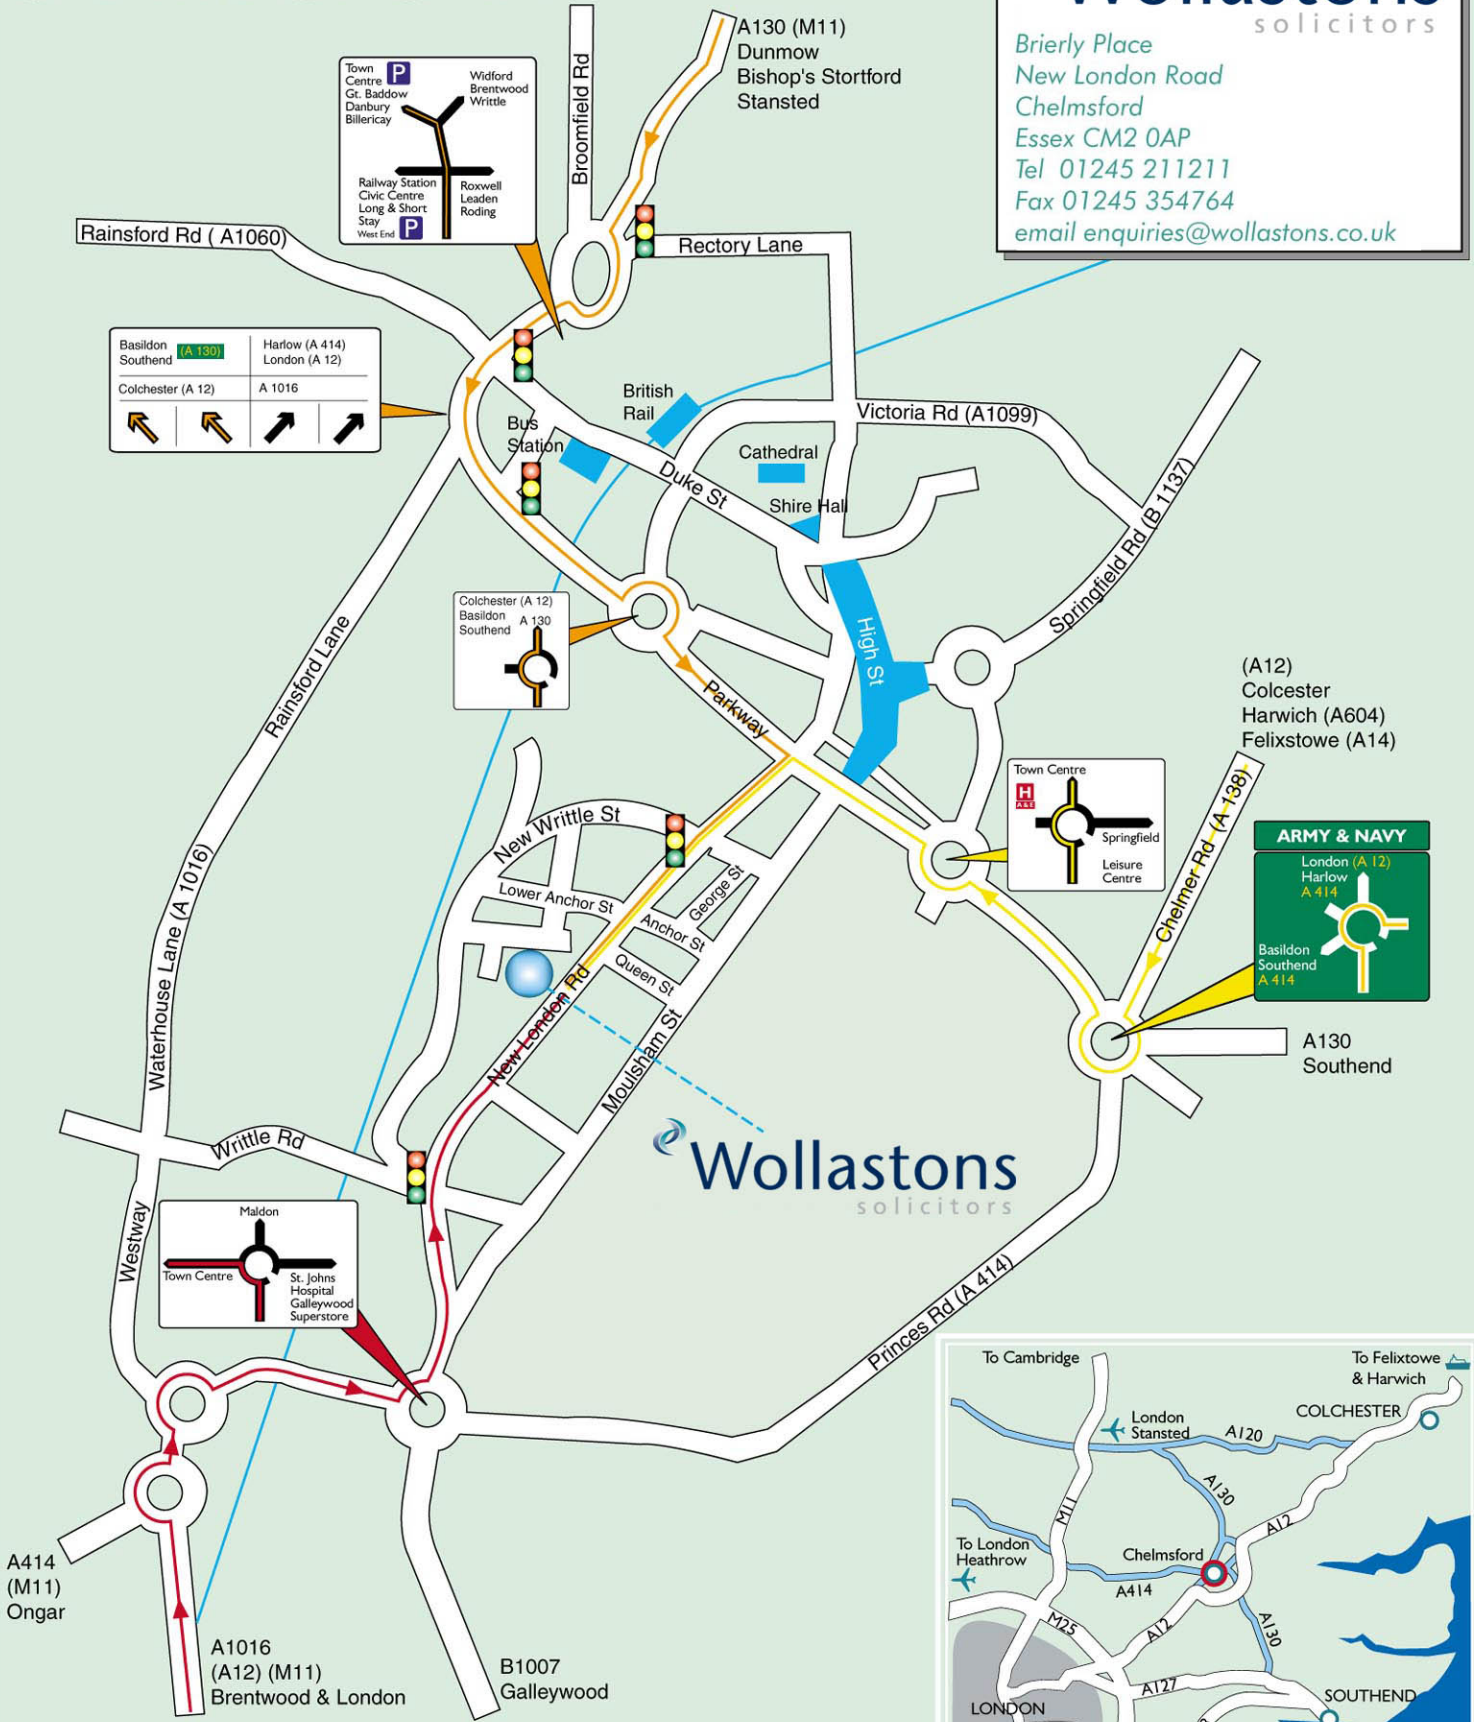

CHELMSFORD

Wollastons
solicitors

Brierly Place
New London Road
Chelmsford
Essex CM2 0AP
Tel 01245 211211
Fax 01245 354764
email enquiries@wollastons.co.uk

Basildon Southend (A 130)	Harlow (A 414) London (A 12)
Colchester (A 12)	A 1016

Colchester (A 12)
Basildon A 130
Southend

ARMY & NAVY

London (A 12)
Harlow A 414

Basildon Southend A 414

Key to routes

- Red arrow: from London
- Orange arrow: from Cambridge
- Yellow arrow: from Colchester